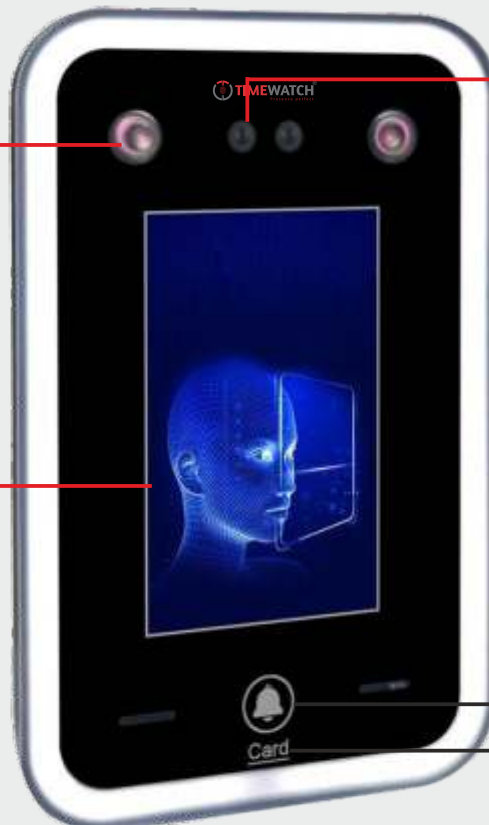

TW-VF02

Visible Light Facial Recognition

Long Range Detection

Visible Light Facial Recognition

Live Face Detection

Touch Screen

4.3\"/>

200W Pixel

ID Card

WiFi BT

2 Million Pixel Wide Angle Dynamic Camera

Face Recognition Speed is Less Than 0.2s

Face
Recognition
Time
<0.2S

4.3 inch Touchable LCD Display

4.3 inch Touchable LCD Display, Real-Time Face Show in Prompt Box, Easy for User Calibration.

LED

Support LED and Infrared Light Compensation at Night

LCD Display

4.3 inch Touchable LCD Display

HD Infrared Camera

Infrared Detection Camera, Make Picture Automatic Exposure and Extend Identification Range

Doorbell

Card Reader

SPECIFICATIONS

| | |
|------------------------|--|
| CPU Processor | 4 Core 1.2G |
| RAM | 1GB |
| ROM | 8GB |
| Camera | 200W Pixel HD Colorful Camera 100W Infrared Camera |
| LED | LED Double High Power Infrared Light |
| Display Screen | 4.3 inch Electronic Capacity Touch Screen |
| Screen Resolution | 800*480 |
| Communication Method | TCP/IP, USB type-A port,WIFI |
| FRR | $\leq 0.1\%$ |
| FAR | $\leq 0.001\%$ |
| Power Supply | DC 12V, 2A |
| Working Temperature | -15°C to 60°C |
| User Capacity | 3,000 |
| Record Capacity | 1,00,000 |
| Identification Style | Visible Light Facial Recognition, PIN , ID, Face & Pin Combination |
| Face Recognition Mode | 1:1, 1:N |
| Identification Display | Name Recognition, Work Number Recognition |
| Face Recognition Time | Less than 0.2s |
| Intelligent Function | Live Face Detection |
| Detection Range | 0.5-3m |
| Magnetic Door | Support |
| Alarm Output | 1 Set |
| WG | 1 Set WG IN ,OUT |
| Dimension | 184mm*113mm*20mm |