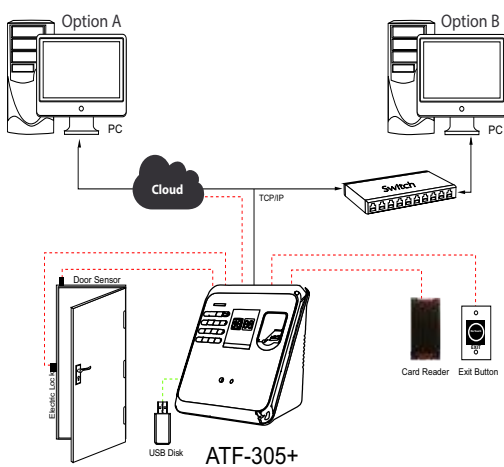

# SPECIFICATIONS

- User Capacity : 500 Face, 3000 fingerprint & 300 Card/password
- Log Capacity : 1,60,000
- Communication Interface : TCP/IP,(Host & Slave)
- FRR : 0.001%
- FAR : 0.00001%
- LCD : 2.8" TFT Color Screen
- Verification Time : <0.5 Sec
- Identification Mode : FP,ID+FP,PW,FP+PW
- Fingerprint Image Display : Yes
- Operating Voltage: 5V/2A
- Battery Backup: Yes
- Access Control : Yes
- Sensor : 600DPI
- Built-In WiFi

## Applications

Education

Retail

Government

Health

Logistics

Bank

Office

## Configuration