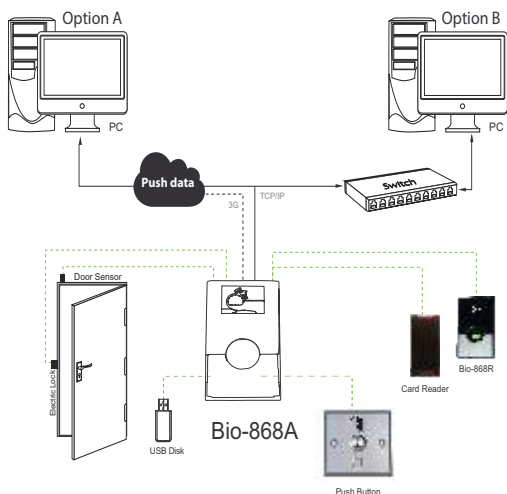

TimeWatch

Presence Perfect

Bio-868A

Card Based Time & Attendance Terminal

Bio-868A Fingerprint Time & Attendance Terminal
supports up to 1000 cards Password

Its standalone access control device which works for access and attendance
Bio-868A Equipped with powerful functions

Features

- 1000 Card
- High verification speed
- Advanced and user-friendly UI
- Wiegand Output to use With any Controller
- New Framework firmware, easy to extend functions and customize client's requirements
- One Card is registered for one user only

SPECIFICATIONS

Item	Description
User Capacity	1,000(Password/Card)
Log Capacity	1,00,000
Communication Interface	TCP/IP, USB (Host And Slave)
FRR	0.001%
FAR	0.00001%
LCD	2.4" TFT Color Screen
Identification Time	<0.1 Sec
Fingerprint Image Display	Yes
Access Control	Built-In
Operating Voltage	DC 12V/2A

Configuration

What's in the Box

Bio-868A

Back Plate

Screws and Holders

Lines for Access Control Interface

www.timewatchindia.com

DISCLAIMER : Brief specification are mentioned here. Specification may change without prior notice. Customer are advised to check with us before purchase Actual product may differ slightly to that depicted for ongoing product development