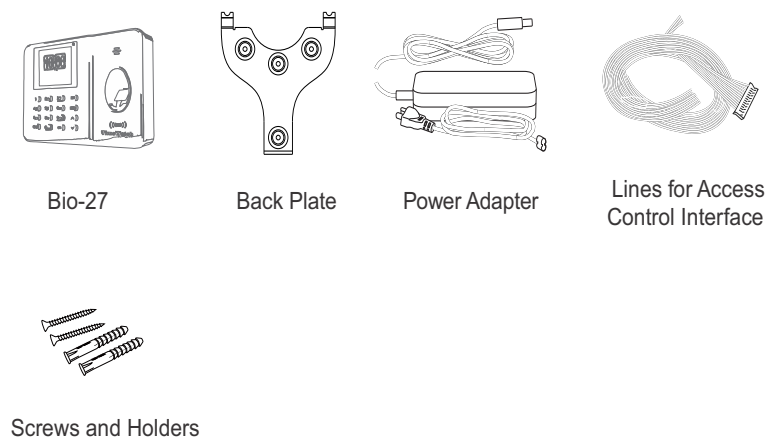

Advance Features

- **Power Supply For EM Lock with Device**
- **Time Zone**
- **User-Validity**

Configuration

What's in the Box

www.timewatchindia.com

DISCLAIMER : Brief specification are mentioned here. Specification may change without prior notice. Customer are advised to check with us before purchase Actual product may differ slightly to that depicted for ongoing product development