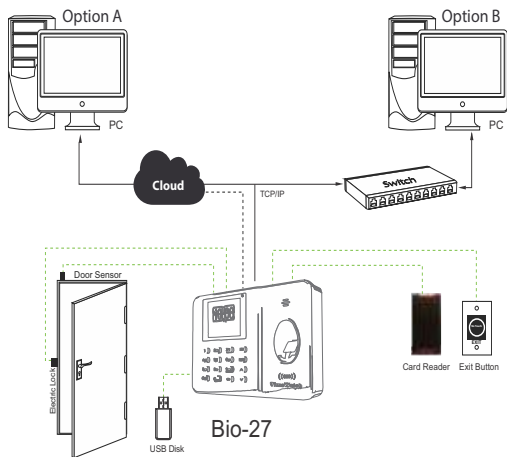

Bio-27

Fingerprint/Card/Password Time & Attendance Terminal

Bio-27 is 2.4" Color Screen Fingerprint Time & Attendance Terminal supports up to 3,000 Fingerprint / Card / Password. It adopts Bio ID (fingerprints) collector for excellent recognition and optional Wi-Fi for convenient communication. User can manage data via TCP/IP and USB host port for data download/upload to avoid the risk of accidental deletion. Optional cloud-based solution for remote data right.

Features

- 3,000 fingerprint / Card / Password
- High verification speed
- Advanced and user-friendly UI
- Built-in battery backup, providing approximately 2 to 4 hours of continuous operation (depend on usage)
- USB: To achieve data backup while device is stand alone
- Cloud / Multi location: Optional for device world wide using or multi location connecting.

SPECIFICATIONS

Item	Description	Battery	Yes
User Capacity	3,000 [FP/Card(EM Card, Mi-fare - Optional)/Pwd]	Access Control	Yes (Lock, Push Button)
Log Capacity	1,60,000	Operating Temperature	-0°C ~45°C
Communication Interface	TCP/IP, USB (Host And Slave)	Sensor	600DPI
FRR	0.001%	Wi-Fi	Optional
FAR	0.00001%		
LCD	2.8" TFT Color Screen		
Verification Time	<0.5 Sec		
Identification Mode	FP, ID+FP, ID+PW, FP+PW		
Fingerprint Image Display	Yes		
Operating Voltage	DC 5V/1A		
Dimension	180 × 130 × 33 mm (L × H × D)		

Advance Features

- **Power Supply For EM Lock with Device**
- **Time Zone**
- **User-Validity**

Configuration

What's in the Box

www.timewatchindia.com

DISCLAIMER : Brief specification are mentioned here. Specification may change without prior notice. Customer are advised to check with us before purchase Actual product may differ slightly to that depicted for ongoing product development