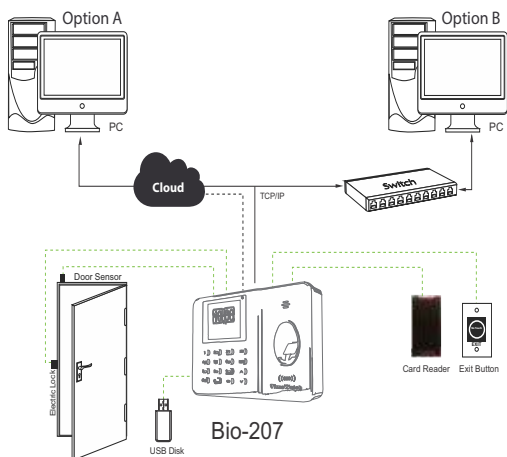

SPECIFICATIONS

Item	Description	Battery	Yes
User Capacity	3,000 [FP/Card(EM Card, Mi-fare - Optional)/Pwd]	Access Control	Yes (EM Lock, Push Button)
Log Capacity	1,60,000	Operating Temperature	-0°C~45°C
Communication Interface	TCP/IP, USB (Host And Slave)	Sensor	600DPI
FRR	0.001%	Wi-Fi	Optional
FAR	0.00001%		
LCD	2.8" TFT Color Screen		
Verification Time	<0.5 Sec		
Identification Mode	FP, ID+FP, ID+PW, FP+PW		
Fingerprint Image Display	Yes		
Operating Voltage	DC 12V/2A		
Dimension	180 × 130 × 33 mm (L × H × D)		

Advance Features

- **Power Supply For EM Lock with Device**
- **Time Zone**
- **User-Validity**

Configuration