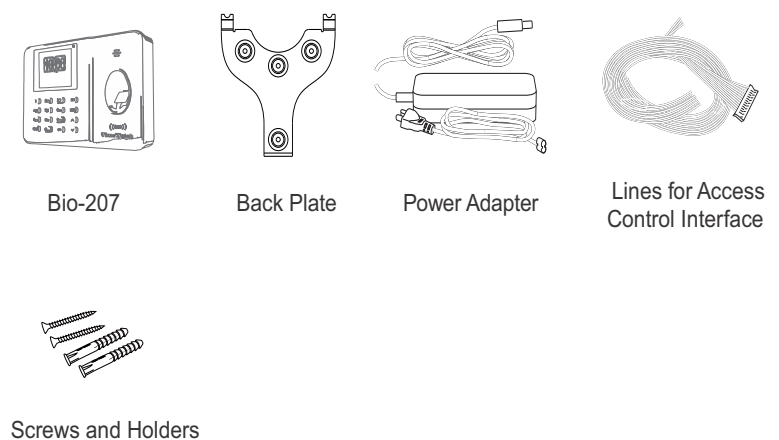

What's in the Box

www.timewatchindia.com

DISCLAIMER : Brief specification are mentioned here. Specification may change without prior notice. Customer are advised to check with us before purchase Actual product may differ slightly to that depicted for ongoing product development