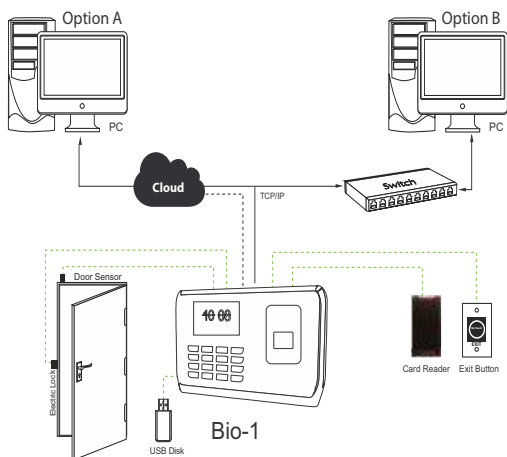

SPECIFICATIONS

Item	Description	Battery	Yes
User Capacity	3,000 [FP/Card(EM Card, Mi-fare - Optional)/Pwd]	Access Control	Yes (Lock, Push Button)
Log Capacity	1,60,000	Operating Temperature	-0°C ~45°C
Communication Interface	TCP/IP, USB (Host And Slave)	Sensor	600DPI
FRR	0.001%	Wi-Fi	Optional
FAR	0.00001%		
LCD	2.8" TFT Color Screen		
Verification Time	<0.5 Sec		
Identification Mode	FP, ID+FP, ID+PW, FP+PW		
Fingerprint Image Display	Yes		
Operating Voltage	DC 5V/1A		

Advance Features

- Power Supply For EM Lock with Device
- Time Zone
- User-Validity

Configuration