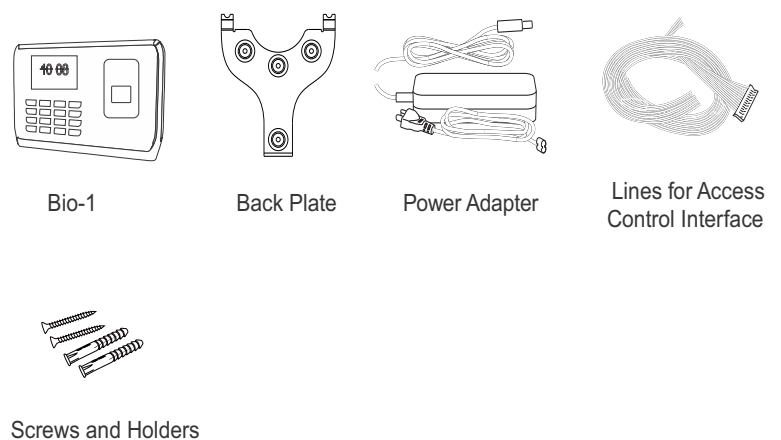

What's in the Box

www.timewatchindia.com

DISCLAIMER : Brief specification are mentioned here. Specification may change without prior notice. Customer are advised to check with us before purchase Actual product may differ slightly to that depicted for ongoing product development