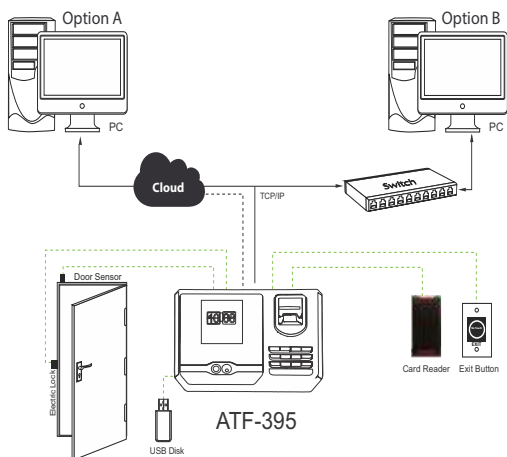

SPECIFICATIONS

Item	Description	Operating humidity	20% ~ 80%RH
Max. user	3,000	Dimensions (mm)	145*175*80
Face template capacity	3,000	Verification time	< 0.5 second [1:N]
Fingerprint template capacity	10,000	Battery Backup	Yes
Log capacity	2,00,000	Access Control	Yes (Lock, Push Button, Card Reader)
Password capacity	1,000	Sensor	600DPI
Card capacity	1,000 (EM/Mifare - Optional)	FRR	0.001%
Authentication modes	Face / Fingerprint / Password / Card	FAR	0.00001%
	/ Face+Password / Fingerprint+Password / Card+Password	Identification Time	<0.1 Sec
Interface	USB host, USB slave, TCP/IP		
	Option: Wiegand in & out, 2x relay, WiFi		
LCD display	2.8" TFT color screen 320x240 pixel		
Operating Voltage	DC 12V/1A		
Operating temperature	0°C ~ 40°C		

Advance Features

- Time Zone
- Door (Open/Close)
- User-Validity

Configuration