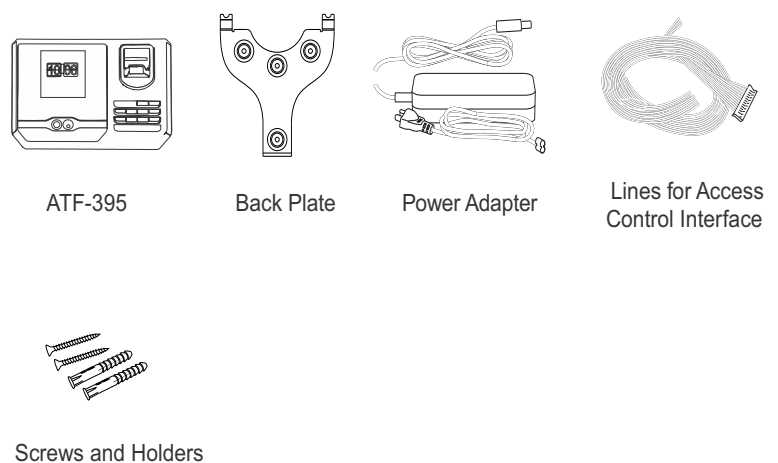

What's in the Box

www.timewatchindia.com

DISCLAIMER : Brief specification are mentioned here. Specification may change without prior notice. Customer are advised to check with us before purchase Actual product may differ slightly to that depicted for ongoing product development