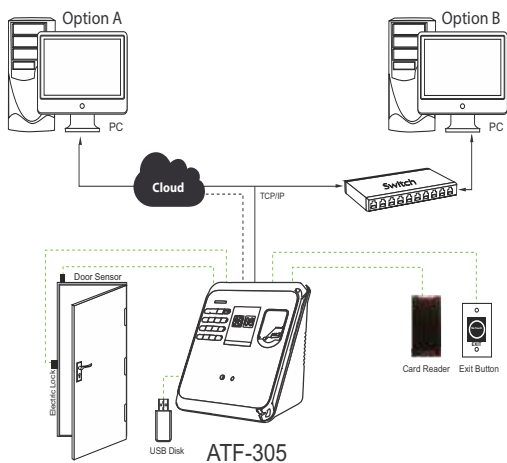

SPECIFICATIONS

Item	Description
User Capacity	300 Face 500 Fingerprint/Card/Password
Log Capacity	1,60,000
FAR	0.00001%
FRR	0.001%
Identification Time	<0.1 Sec
Operating Voltage	DC 5V/1A
Fingerprint Image Display	Yes
Communication Interface	TCP/IP,USB
Dimensions	147 x 175 x 62 mm (L x H x D)
Display	2.8" TFT Color Screen
Operating Humidity	20% - 90%
Battery	Built-In
Temperature	-0 °C ~45 °C
Access Control	Built-In

Advance Features

- **Time Zone**
- **Door (Open/Close)**
- **User-Validity**

Configuration