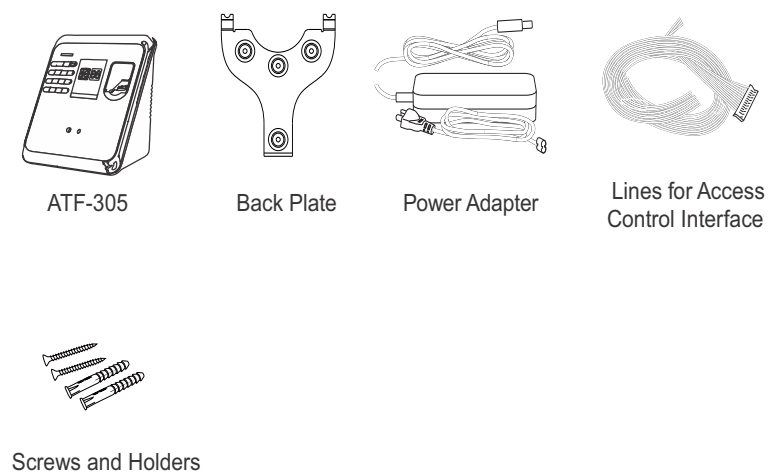

What's in the Box

www.timewatchindia.com

DISCLAIMER : Brief specification are mentioned here. Specification may change without prior notice. Customer are advised to check with us before purchase Actual product may differ slightly to that depicted for ongoing product development